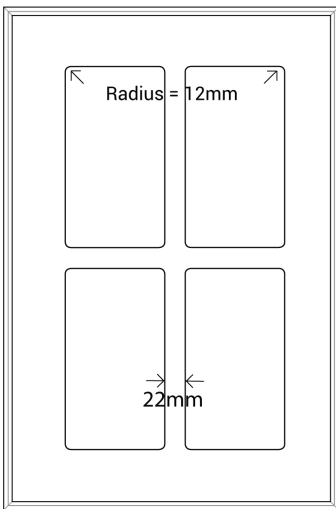

LANGSDALE

Gold Series

Frame Only Door

Door

Min H = 150mm Min W = 150mm

Tall Door

Rail Optional

Tall Door

Rail Optional

a
b

Lattice Door

4, 6, 8 or 10 lites

Edge Profile

Max door H = 2400mm
Min H with rail = 500mm

Glass Door Profile

Drawer Bank

Min H = 100mm

Individual Drawers

Min H = 150mm

Split Rail Drawers

Min H = 120mm

Not available in Gloss