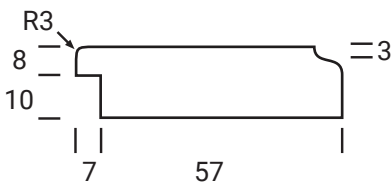

Rail Optional

a
b

Lattice Door

4, 6, 8 or 10 lites

Edge Profile

Max door H = 2400mm
Min H with rail = 500mm

Glass Door Profile

Drawer Bank

Min H = 100mm

Individual Drawers

Min H = 150mm

Split Rail Drawers

Min H = 120mm

Not available in Gloss